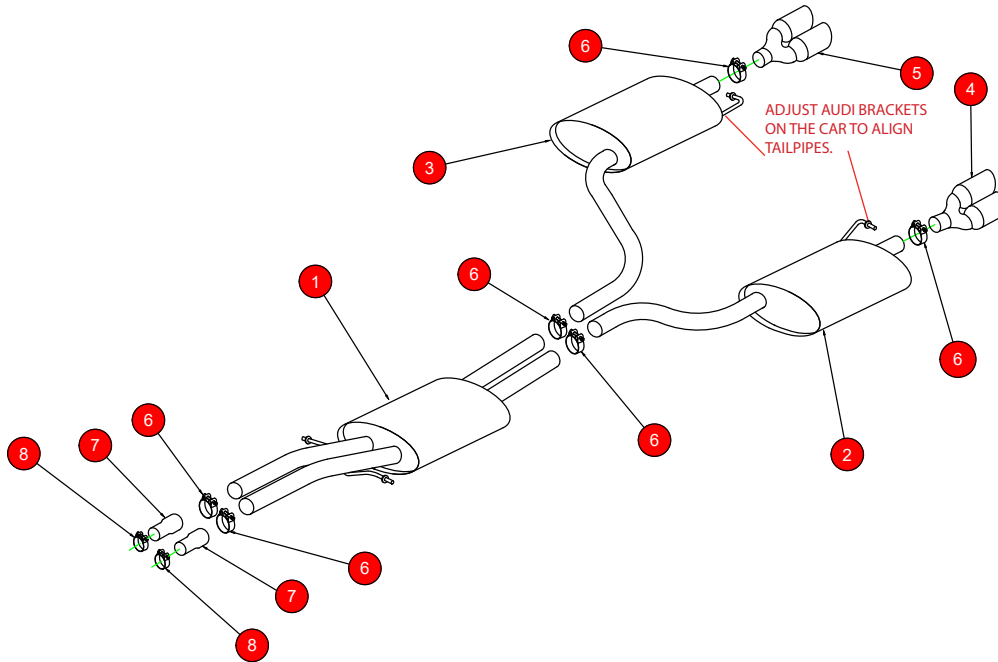

Case 6

CAR	Audi S4 3.0 supercharged V6 B8 / Audi S4 3.0 supercharged V6 B8.5	PART NO.	SAU044C
YEAR	2009-2012 / 2012-2016	FIT KITS	197 FK
NOTES	Where not supplied use original fittings	FEATURES	Pipe diameter:- 63.5mm/2.5"

NO.	PART NO.	DESCRIPTION	QTY
1	659AU	Centre Silencer	1
2	660AU	L/H Rear Silencer	1
3	661AU	R/H Rear Silencer	1
4	560AU64C	L/H Twin 90mm Black Ceramic Coated Daytona Trim	1
5	561AU64C	R/H Twin 90mm Black Ceramic Coated Daytona Trim	1
Fit Kit			
6	Z016.10064	65mm H/D Clamp	6
7	AD58	Adaptor	2
8	Z016.10004	55-59mm Clamp	2